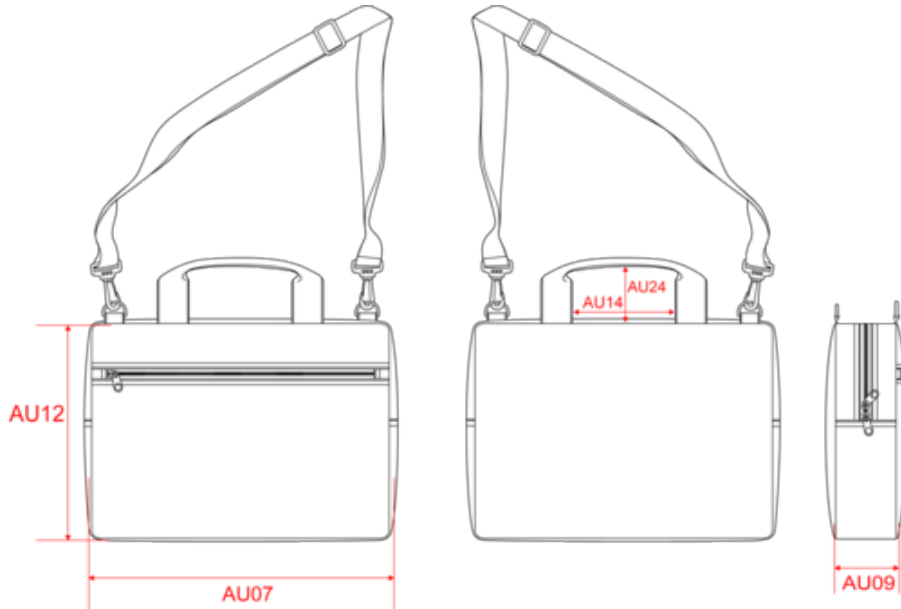

### Dimensions (cm)

Measurements in cm	One size
AU07 - Total width	38.00
AU09 - Depth of bottom part	7.00
AU12 - Total height	27.00
AU14 - Handle length	12.50
AU24 - Handle height	10.00

KI5402